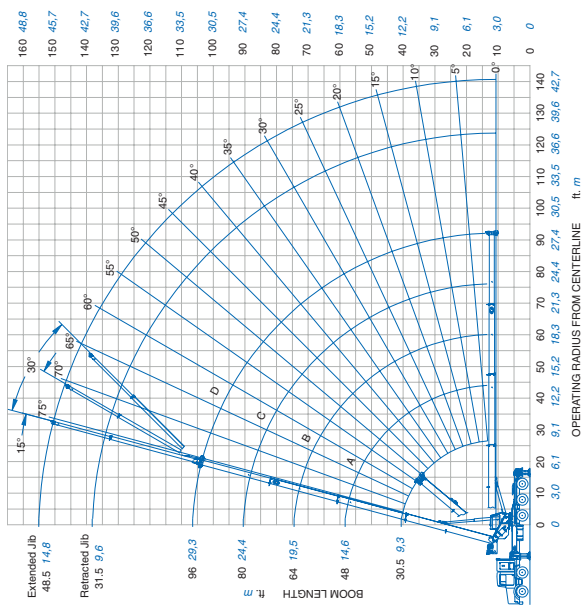

Meets ANSI B30.5 Requirements - Do not operate crane or accessories with 10' (3.05m) of live power lines.

NOTICE: This chart is for reference only and must not be used for lifting purposes. Consult factory for other boom options.