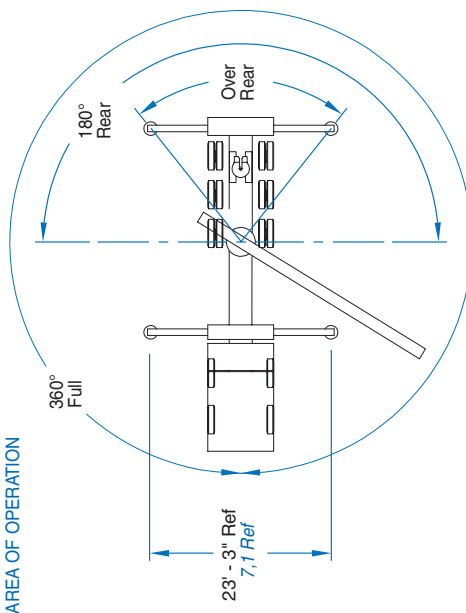

AREA OF OPERATION

USE THIS CHART ONLY WHEN OUTRIGGERS & STABILIZERS ARE FULLY EXTENDED.

OUTRIGGER AND STABILIZERS FULLY EXTENDED - MODEL 4596T

MAIN BOOM LOAD RATINGS